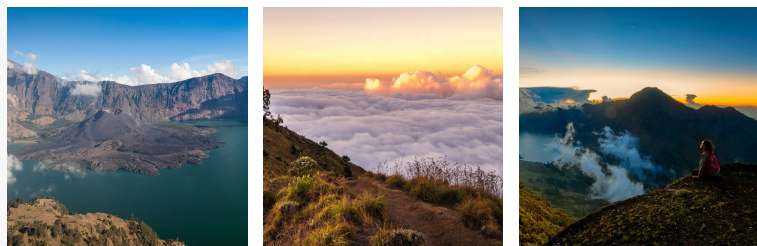

Selina Tosh

2 lists 2 followers 6k views

VOLCANO 441

VOLCANO

Visit Lombok & Treck Mount Rinjani

 Lombok

Mount Rinjani or Gunung Rinjani is an active volcano in Indonesia on the island of Lombok. It rises to 3,726 m (12,224 ft), making it...

 9k

Kawah Putih White Crater Day Trip From Bandung

 Indonesia

 62818356387

Private tour to Kawah Putih, otherwise known as White Crater, in the south of Bandung. Other than volcanic crater, you will also see beautiful scenery...